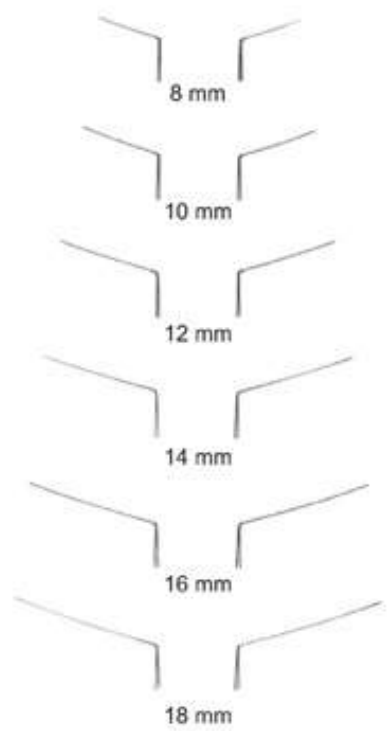

**Knapp Clark**  
24-0062-08  
8 cm/3¼"

Children **Graefe** Adults  
24-0066-06 24-0066-09  
6 cm/2½" 9 cm/3½"

Children **Cook** Adults  
24-0070-04 24-0070-05  
4 cm/1½" 5 cm/2"

**Lancaster**  
24-0074-08  
8 cm/3¼"

Children **Williams** Adults  
24-0078-07 24-0078-08  
7 cm/2¾" 8 cm/3¼"

**Lister-Burch**  
24-0082-08  
8 cm/3¼"

**Weiss**  
24-0086-08  
8 cm/3¼"

**Murdock**  
24-0090-05  
5 cm/2"

**Mueller**  
24-0094-07  
7 cm/2¾"

**Critchett**  
24-0098-06  
6 cm/2½"

**Castroviejo**  
24-0102-08  
8 cm/3¼"

**Stevenson**  
24-0106-07  
7 cm/2¾"

**Agricola**  
24-0108-04  
4 cm/1½"

**Schepens**  
24-0112-13  
13 cm/5"

**Desmarres**  
24-0116-13  
13 cm/5"

**Culler**  
24-0518-13

**Suker**  
24-0520-14

Width of Spatula

Enucleation Scoops

Small  
24-0606-16

Large  
24-0606-20

Wells

Chalazion Curettes